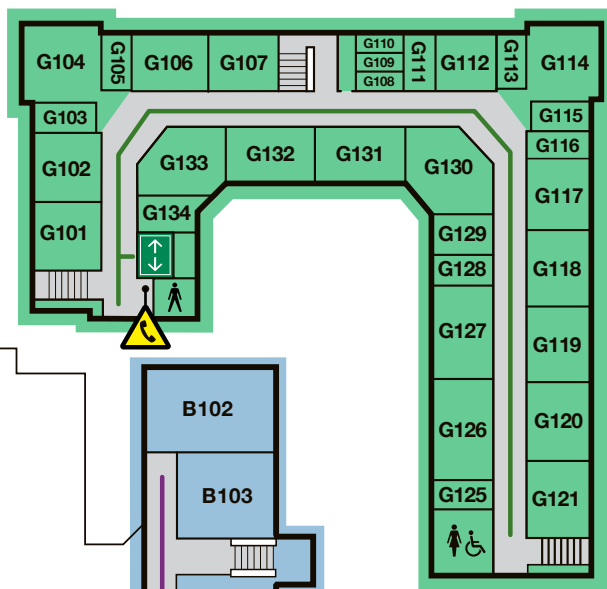

First Floor

College Map 2012-13(v1)

- **Rooms S101 – S114**
  S201 – S207
  Computing, Chemistry,
  Physical Education
- **Rooms G101 – G136**
  English & Media Studies
  Modern Languages, Classics
- **Rooms B101 – B104**
  Academic Research Course
- **Rooms P101 – P137**
  Guidance
- **Rooms Y101 – Y110**
  Biology
- **Rooms A101 – A106**
  A201 – A205
  Art & Design
- **Rooms R101 – R123**
  Library, Careers, Study Skills
  Basement: RB01 – RB21

Second Floor

PURBECK ROAD

- Reprographics
- Entrances
- Lifts
- Restaurant,
  Café
- Emergency
  Telephones
- Toilets

HILLS ROAD

City Centre →

Second Floor